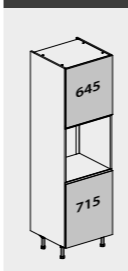

600 Single Oven Housing

1970mm H x 600mm W x 570mm D

Colour	S/Gloss	U/Matt
W	FKKR0031	FKKR0531
C	FKKR0131	FKKR0631
LG	FKKR0231	FKKR0731
DG	FKKR0331	FKKR0831
G	FKKR0431	FKKR0931
SG	-	FKKR1131
IB	-	FKKR1331